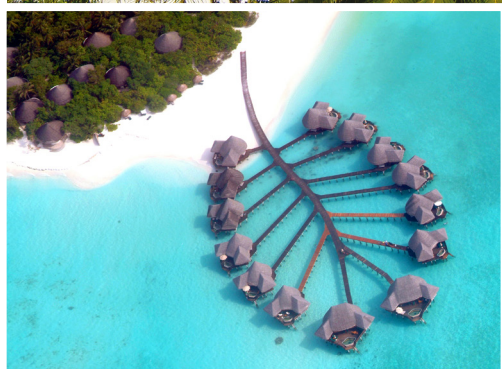

Coco Palm Dhuni Kolhu Maldives

In a Beach Villa

Package included return seaplane transfer – Economy flights

**EXCLUSIVE FREE UPGRADE TO DELUXE VILLA &
50% OFF HALF BOARD**

Travel: 15 Nov 2015 to 15 Apr 2016
(excluding 10 Dec 2015 to 10 Jan 2016 & 15 Mar to 5 Apr 2016)