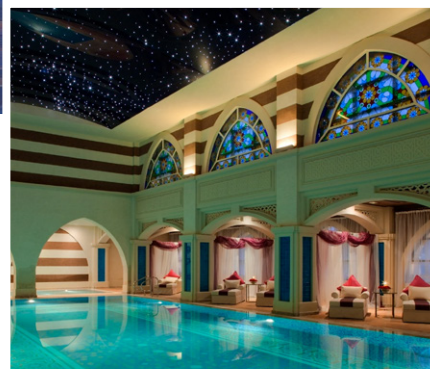

Jumeirah Zabeel Saray, Dubai

Deluxe Sea view - Economy flights
Return private transfers

Save 30%
FREE Half Board & FREE upgrade to Palm View

Travel: 06 Jun - 20 Jul 2016

3 nts Half Board
fr. £715^{pp}

ABTA
57032 / V0404

SUNSET